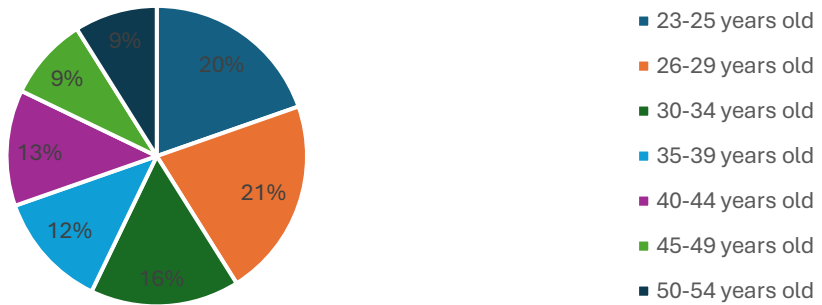

Student Racial/Ethnic Backgrounds

Student Gender

Student Ages

Core MFT Faculty Racial/Ethnic Backgrounds

Core MFT Faculty Gender

Non-Core Faculty Racial/Ethnic Backgrounds

Non-Core Faculty Gender

Supervisors Racial/Ethnic Backgrounds